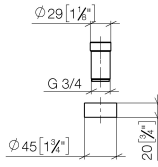

Extension set -

12 780 970 90

- for clamping depths > 45 mm to max. 85 mm

For combination with Profi spray set 27799970,
27789970, 27785970, 27784970 only.

Extension set -

12 780 970 90

mm [inches]

Spare parts list

No.	Item Number	Name	Quantity used	Delivery time
1	09 14 15 055 90	ring	1	2